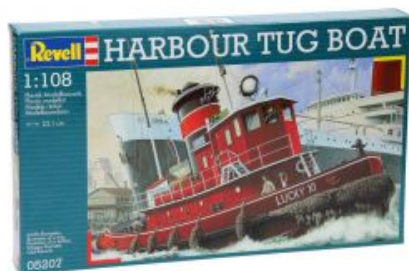

# Revell Harbour Tug Boat

SKU: 15693