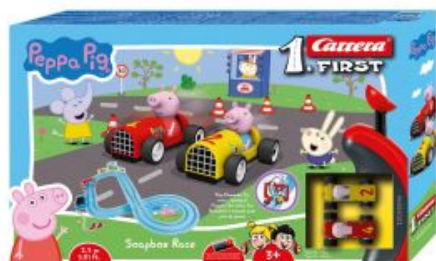

# Carrera First Race Track - Peppa Pig Soap Box Race 20063044

SKU: 145286